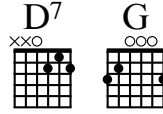

# Rhythm Of Love

Plain White T's

♩ = 84

Musical notation for the first system, measures 1-3. The treble clef staff shows a 4/4 time signature with a key signature of one sharp (F#). The guitar tablature below is empty.

Musical notation for the second system, measures 4-6. Chord diagrams are provided above the staff: G (000233), D7 (xx0232), G (000233), D7 (xx0232), Em (000210), and D (xx0232). The guitar tablature below shows the fretting for these chords.

Musical notation for the third system, measures 7-9. Chord diagrams are provided above the staff: C (x0234), D (xx0232), G (000233), D (xx0232), G (000233), and D7 (xx0232). The guitar tablature below shows the fretting for these chords.